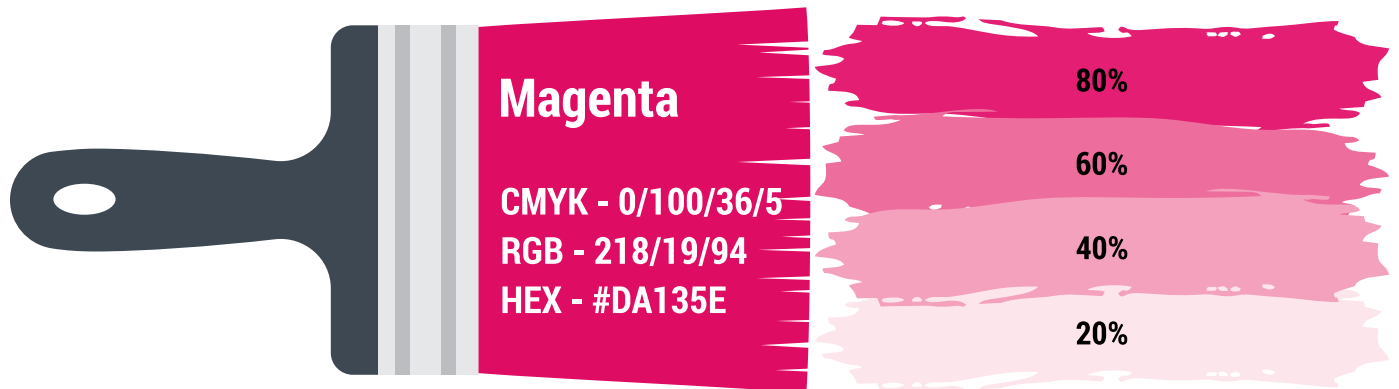

Logo color palette

A comprehensive color palette has been developed to provide flexibility while creating a unified and recognizable appearance across all communication.

Primary color